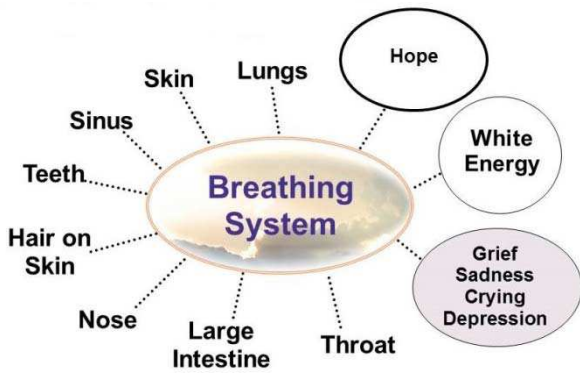

Energy Systems and Color Healing

11:00 pm – 1:00 am	Gallbladder
1:00 am – 3:00 am	Liver
3:00 am – 5:00 am	Lung
5:00 am – 7:00 am	Large intestine
7:00 am – 9:00 am	Stomach
9:00 am – 11:00 am	Spleen & pancreas
11:00 am – 1:00 pm	Heart
1:00 pm – 3:00 pm	Small intestine
3:00 pm – 5:00 pm	Bladder
5:00 pm – 7:00 pm	Kidney
7:00 pm – 9:00 pm	Pericardium (heart protector)
9:00 pm – 11:00 pm	Triple heaters