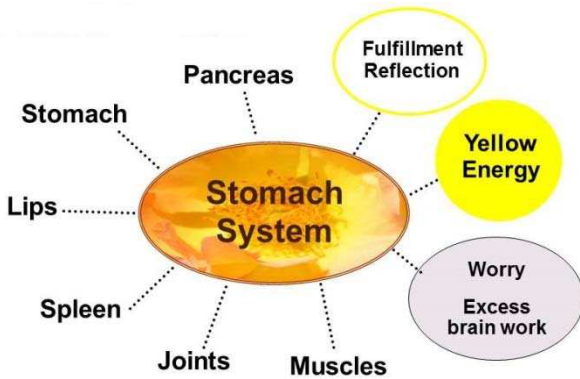

Energy Systems and Color Healing

11:00 pm – 1:00 am	Gallbladder
1:00 am – 3:00 am	Liver
3:00 am – 5:00 am	Lung
5:00 am – 7:00 am	Large intestine
7:00 am – 9:00 am	Stomach
9:00 am – 11:00 am	Spleen & pancreas
11:00 am – 1:00 pm	Heart
1:00 pm – 3:00 pm	Small intestine
3:00 pm – 5:00 pm	Bladder
5:00 pm – 7:00 pm	Kidney
7:00 pm – 9:00 pm	Pericardium (heart protector)
9:00 pm – 11:00 pm	Triple heaters