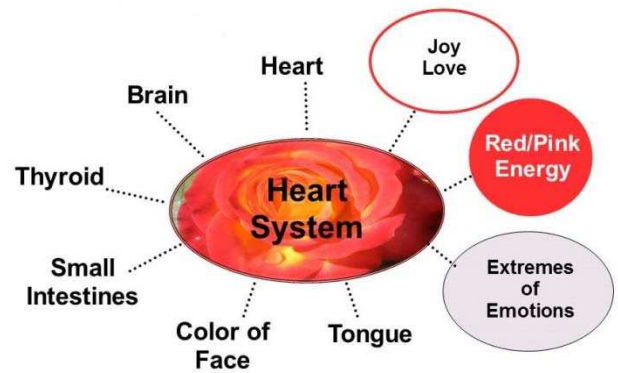

Energy Systems and Color Healing

11:00 pm – 1:00 am	Gallbladder
1:00 am – 3:00 am	Liver
3:00 am – 5:00 am	Lung
5:00 am – 7:00 am	Large intestine
7:00 am – 9:00 am	Stomach
9:00 am – 11:00 am	Spleen & pancreas
11:00 am – 1:00 pm	Heart
1:00 pm – 3:00 pm	Small intestine
3:00 pm – 5:00 pm	Bladder
5:00 pm – 7:00 pm	Kidney
7:00 pm – 9:00 pm	Pericardium (heart protector)
9:00 pm – 11:00 pm	Triple heaters