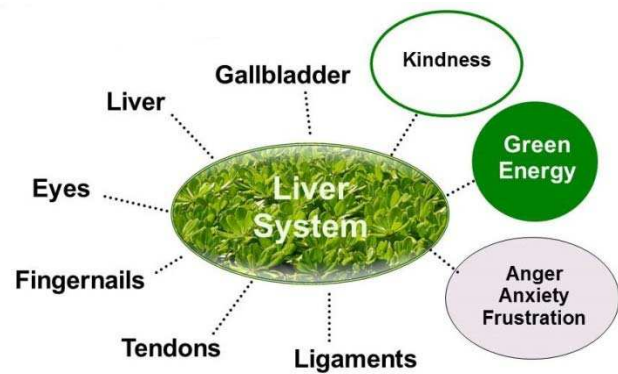

Energy Systems and Color Healing

11:00 pm – 1:00 am	Gallbladder
1:00 am – 3:00 am	Liver
3:00 am – 5:00 am	Lung
5:00 am – 7:00 am	Large intestine
7:00 am – 9:00 am	Stomach
9:00 am – 11:00 am	Spleen & pancreas
11:00 am – 1:00 pm	Heart
1:00 pm – 3:00 pm	Small intestine
3:00 pm – 5:00 pm	Bladder
5:00 pm – 7:00 pm	Kidney
7:00 pm – 9:00 pm	Pericardium (heart protector)
9:00 pm – 11:00 pm	Triple heaters