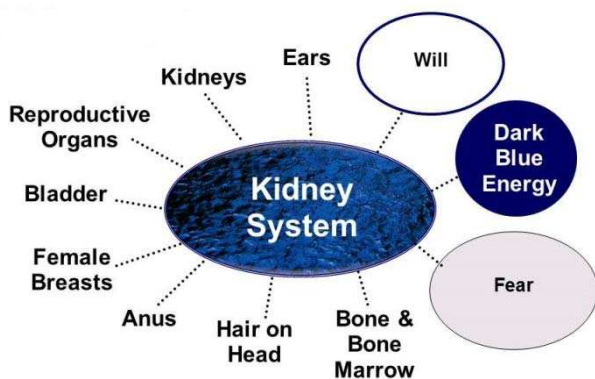

Energy Systems and Color Healing

11:00 pm – 1:00 am	Gallbladder
1:00 am – 3:00 am	Liver
3:00 am – 5:00 am	Lung
5:00 am – 7:00 am	Large intestine
7:00 am – 9:00 am	Stomach
9:00 am – 11:00 am	Spleen & pancreas
11:00 am – 1:00 pm	Heart
1:00 pm – 3:00 pm	Small intestine
3:00 pm – 5:00 pm	Bladder
5:00 pm – 7:00 pm	Kidney
7:00 pm – 9:00 pm	Pericardium (heart protector)
9:00 pm – 11:00 pm	Triple heaters